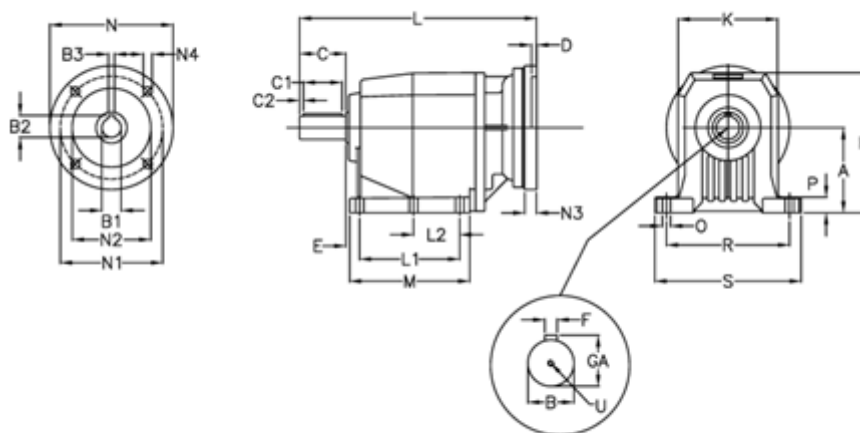

Article number: 40600703471235

Description: Helical gearbox
C702P-34,7-P90B5

Measures

A = 210	D = 4.0	L2 = 0.0	P = 30
B = 60	E = 25	M = 222.0	R = 300
B1 = 24	F = 18	N = 200	S = 350
B2 = 27.3	GA = 64.0	N1 = 165	U = M20x42
B3 = 8	H = 349	N2 = 130	
C = 120	K = 262	N3 = 0	
C1 = 90	L = 473.0	N4 = M10x12	
C2 = 15	L1 = 165.0	O = 22	